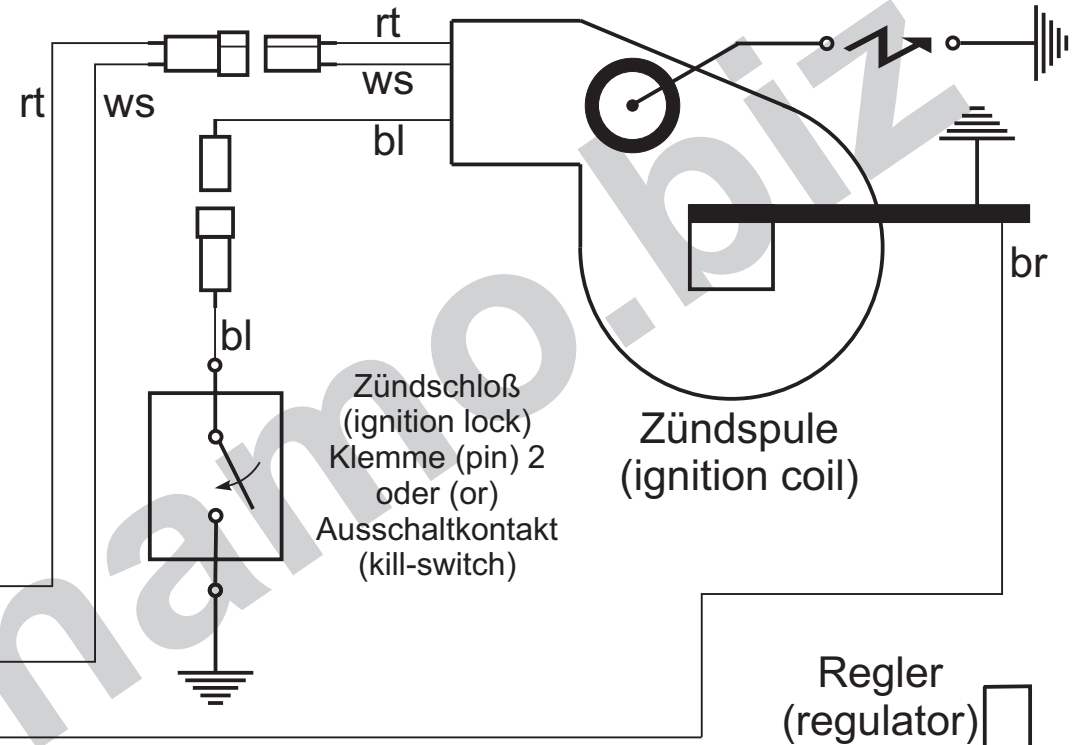

# Schaltplan 71ik102 (wiring diagram)

- Kabelfarben**  
(wiring colours):
- bl = blau (blue)
  - br = braun (brown)
  - ge = gelb (yellow)
  - gn = grün (green)
  - gr = grau (grey)
  - rt = rot (red)
  - sw = schwarz (black)
  - ws = weiß (white)